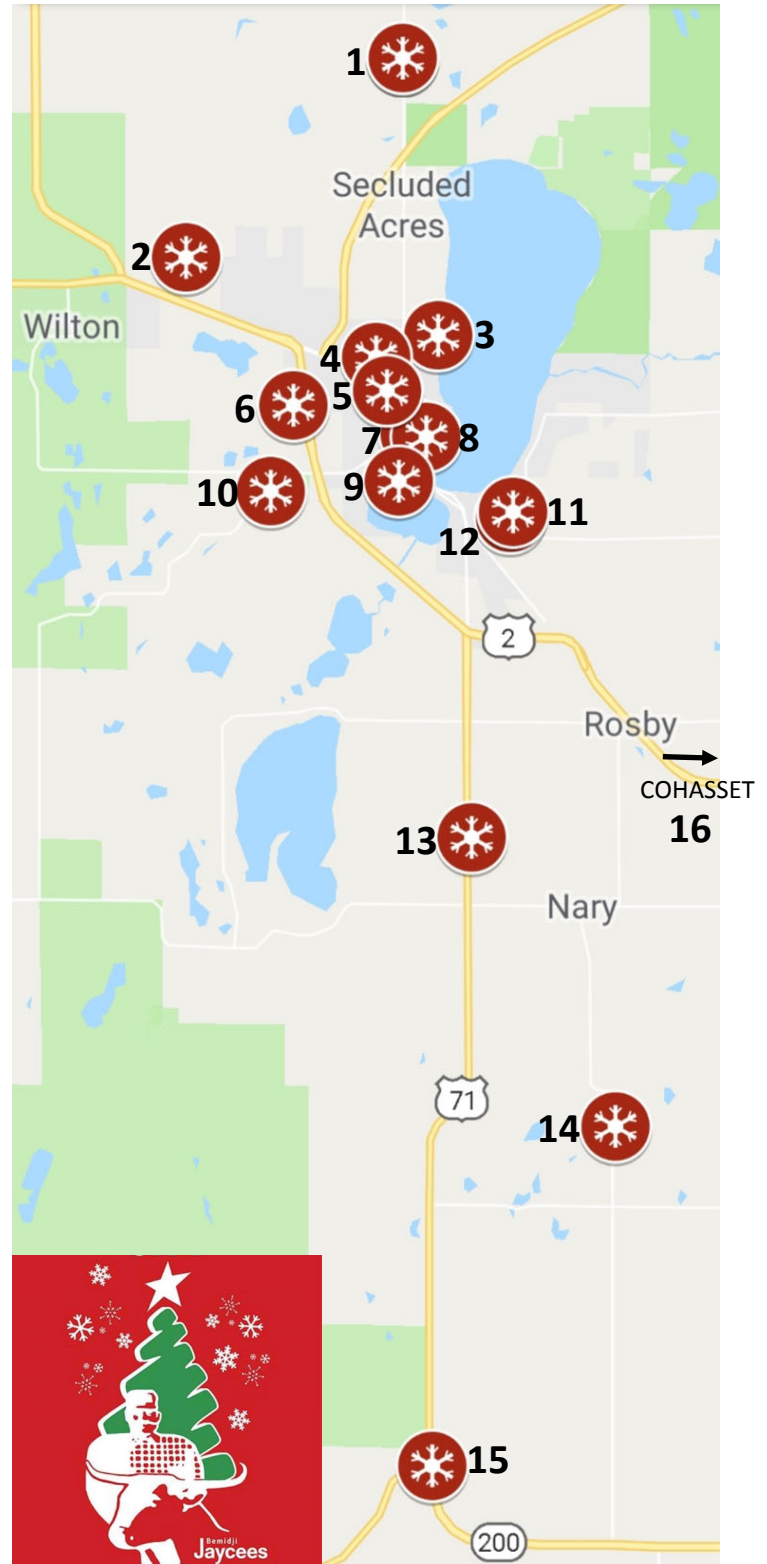

2018 BEMIDJI JAYCEES FIRST CITY OF LIGHTS TOUR OF HOMES

Tour lights will be on from 5 p.m. to 10 p.m., 7 days a week, from November 23 to January 1.

An electronic version of this map is available on bemidjijaycees.com.

Enjoy the Tour with Christmas Music!
Listen to KZY FM 95.5, the official
radio home of the Tour, from 6 p.m.
to 8 p.m. through Christmas Day.

LEGEND KEY

- 1 581 Maple Ridge Ct NW, Bemidji
- 2 5925 Puerto Plata Rd NW, Bemidji
- 3 3328 Birchmont Dr NE, Bemidji
- 4 2800 Ridgeway Ave NW #202, Bemidji
- 5 805 20th St NW, Bemidji
- 6 3170 Snow Mass Dr NW, Bemidji
- 7 1009 Beltrami Ave NW, Bemidji
- 8 915 Lake Blvd NE, Bemidji
- 9 215 Mississippi Ave SW, Bemidji
- 10 3610 Division St W, Bemidji
- 11 221 Gould Ave SE, Bemidji
- 12 318 Kay Ave SE, Bemidji
- 13 50082 US 71 S, Bemidji
- 14 26549 Rea Drive, Laporte
- 15 23567 398th St, Laporte
- 16 38309 County Road 257, Cohasset