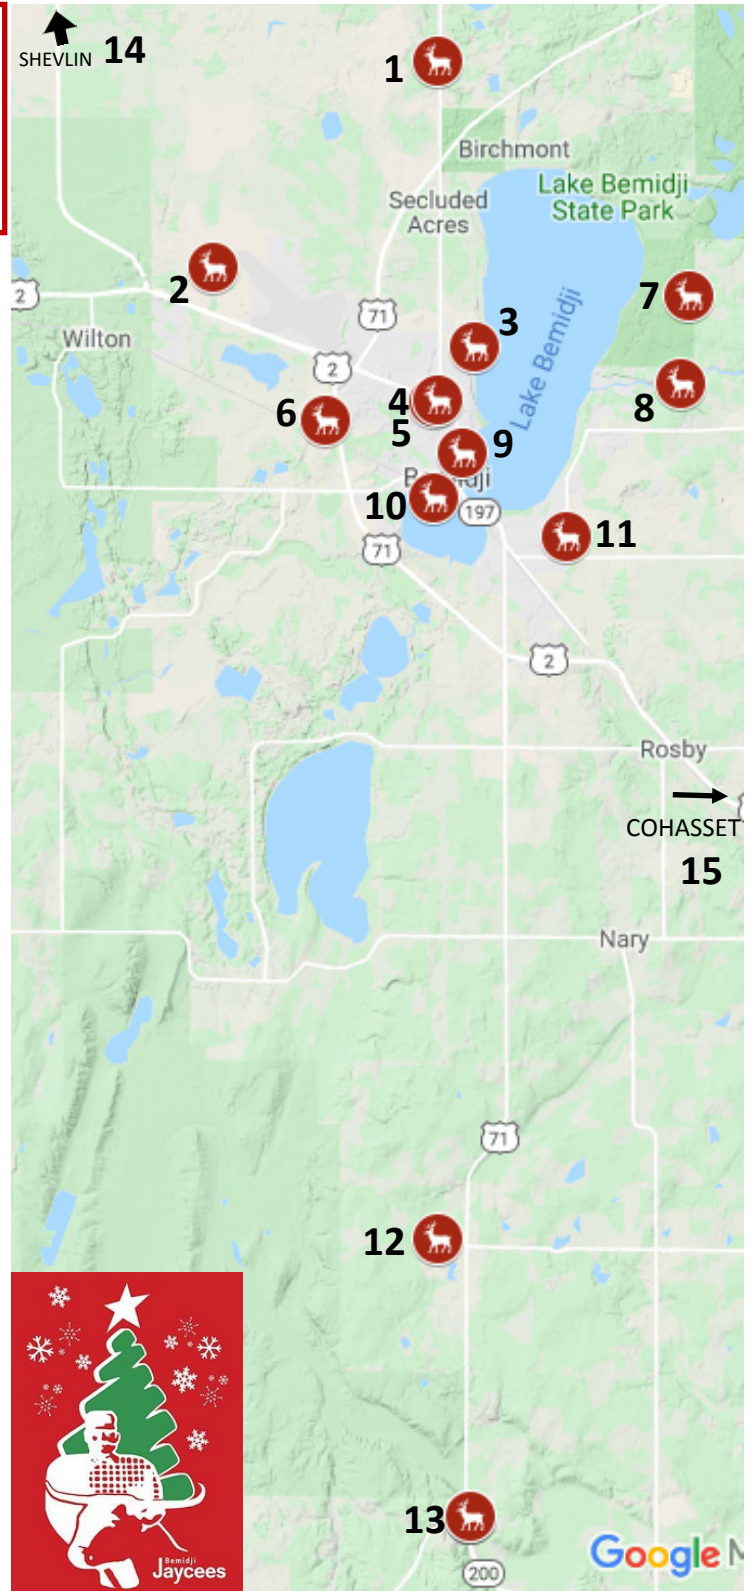

2019 BEMIDJI JAYCEES FIRST CITY OF LIGHTS TOUR OF HOMES

Tour lights will be on from 5 p.m. to 10 p.m., 7 days a week, from November 29 to January 1.

An electronic version of this map is available on bemidjijaycees.com.

Enjoy the Tour with Christmas Music!
Listen to KZY FM 95.5, the official radio home of the Tour, from 6 p.m. to 8 p.m. through Christmas Day.

LEGEND KEY

- 1 581 Maple Ridge Ct NW, Bemidji
- 2 5925 Puerto Plata Rd NW, Bemidji
- 3 3328 Birchmont Dr NE, Bemidji
- 4 620 21st St NW Bemidji
- 5 507 21st St NW, Bemidji
- 6 3170 Snowmass Drive NW, Bemidji
- 7 5252 Elmwood Ct NE, Bemidji
- 8 5125 Sherman Dr NE, Bemidji
- 9 915 Lake Blvd NE, Bemidji
- 10 215 Mississippi Ave SW, Bemidji
- 11 309 Lake Ave SE, Bemidji
- 12 23050 440th St, Laporte
- 13 23567 398th St, Laporte
- 14 14366 Clearline Rd NW, Shevlin
- 15 38309 Co Rd 257, Cohasset

PEOPLE'S CHOICE AWARD

Go to bemidjijaycees.com to vote for your favorite home on the Tour, sponsored by Real Living First Realty.